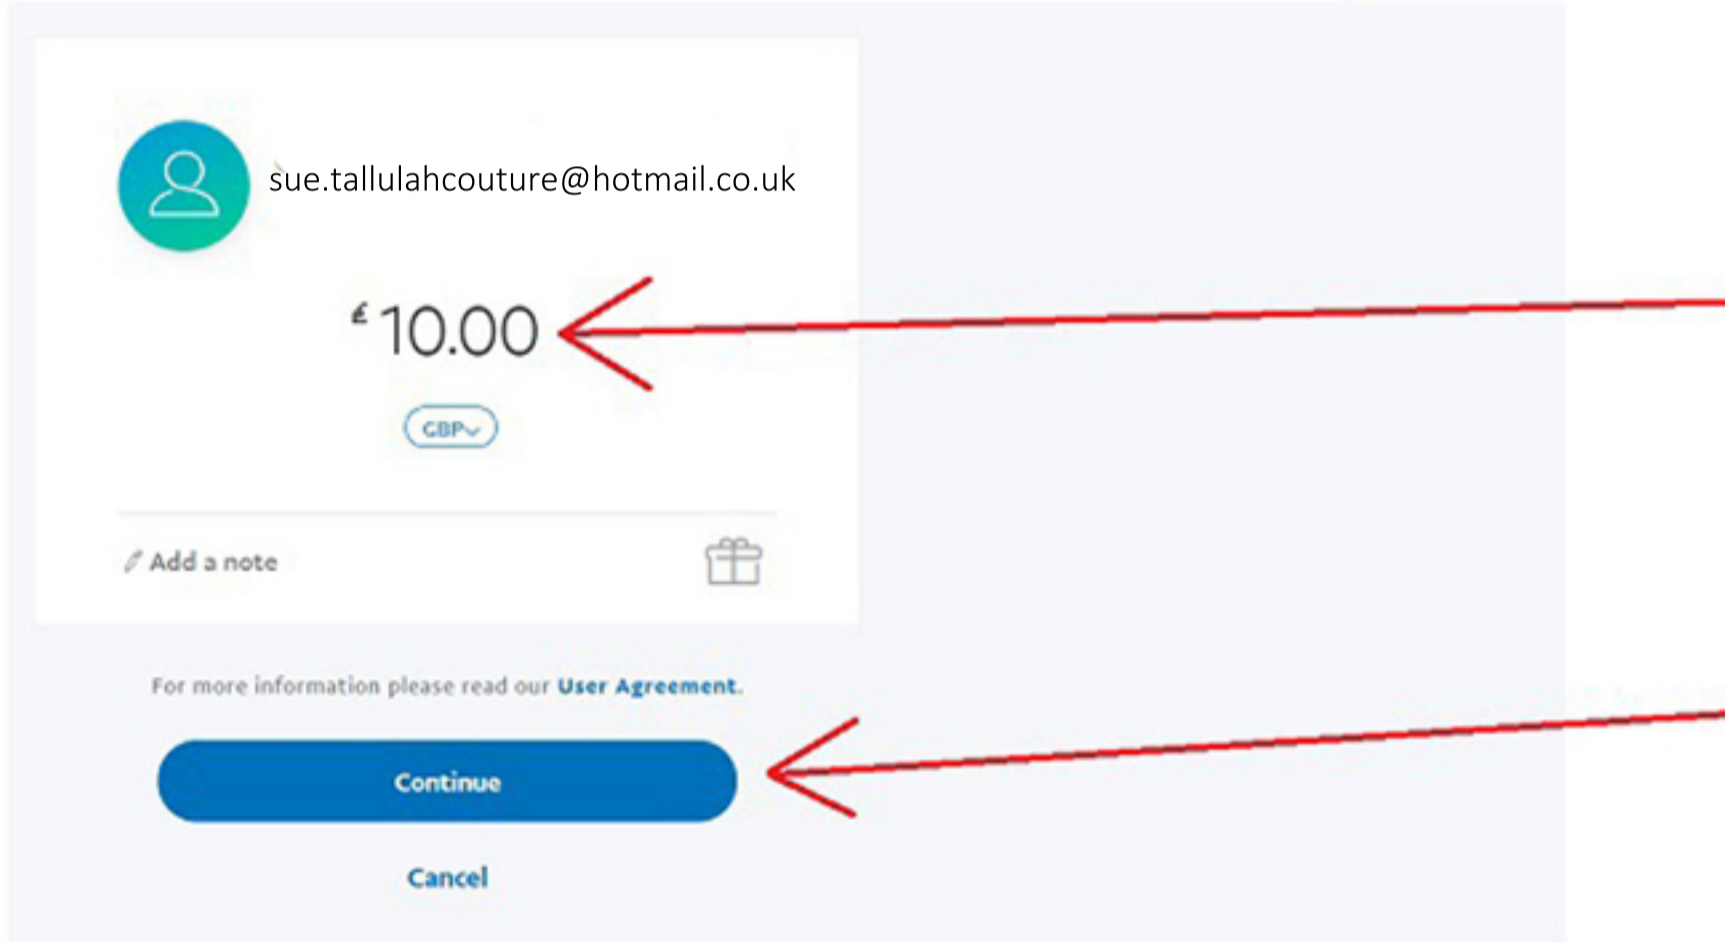

Enter the amount £ ?? here

Click 'CONTINUE'

5