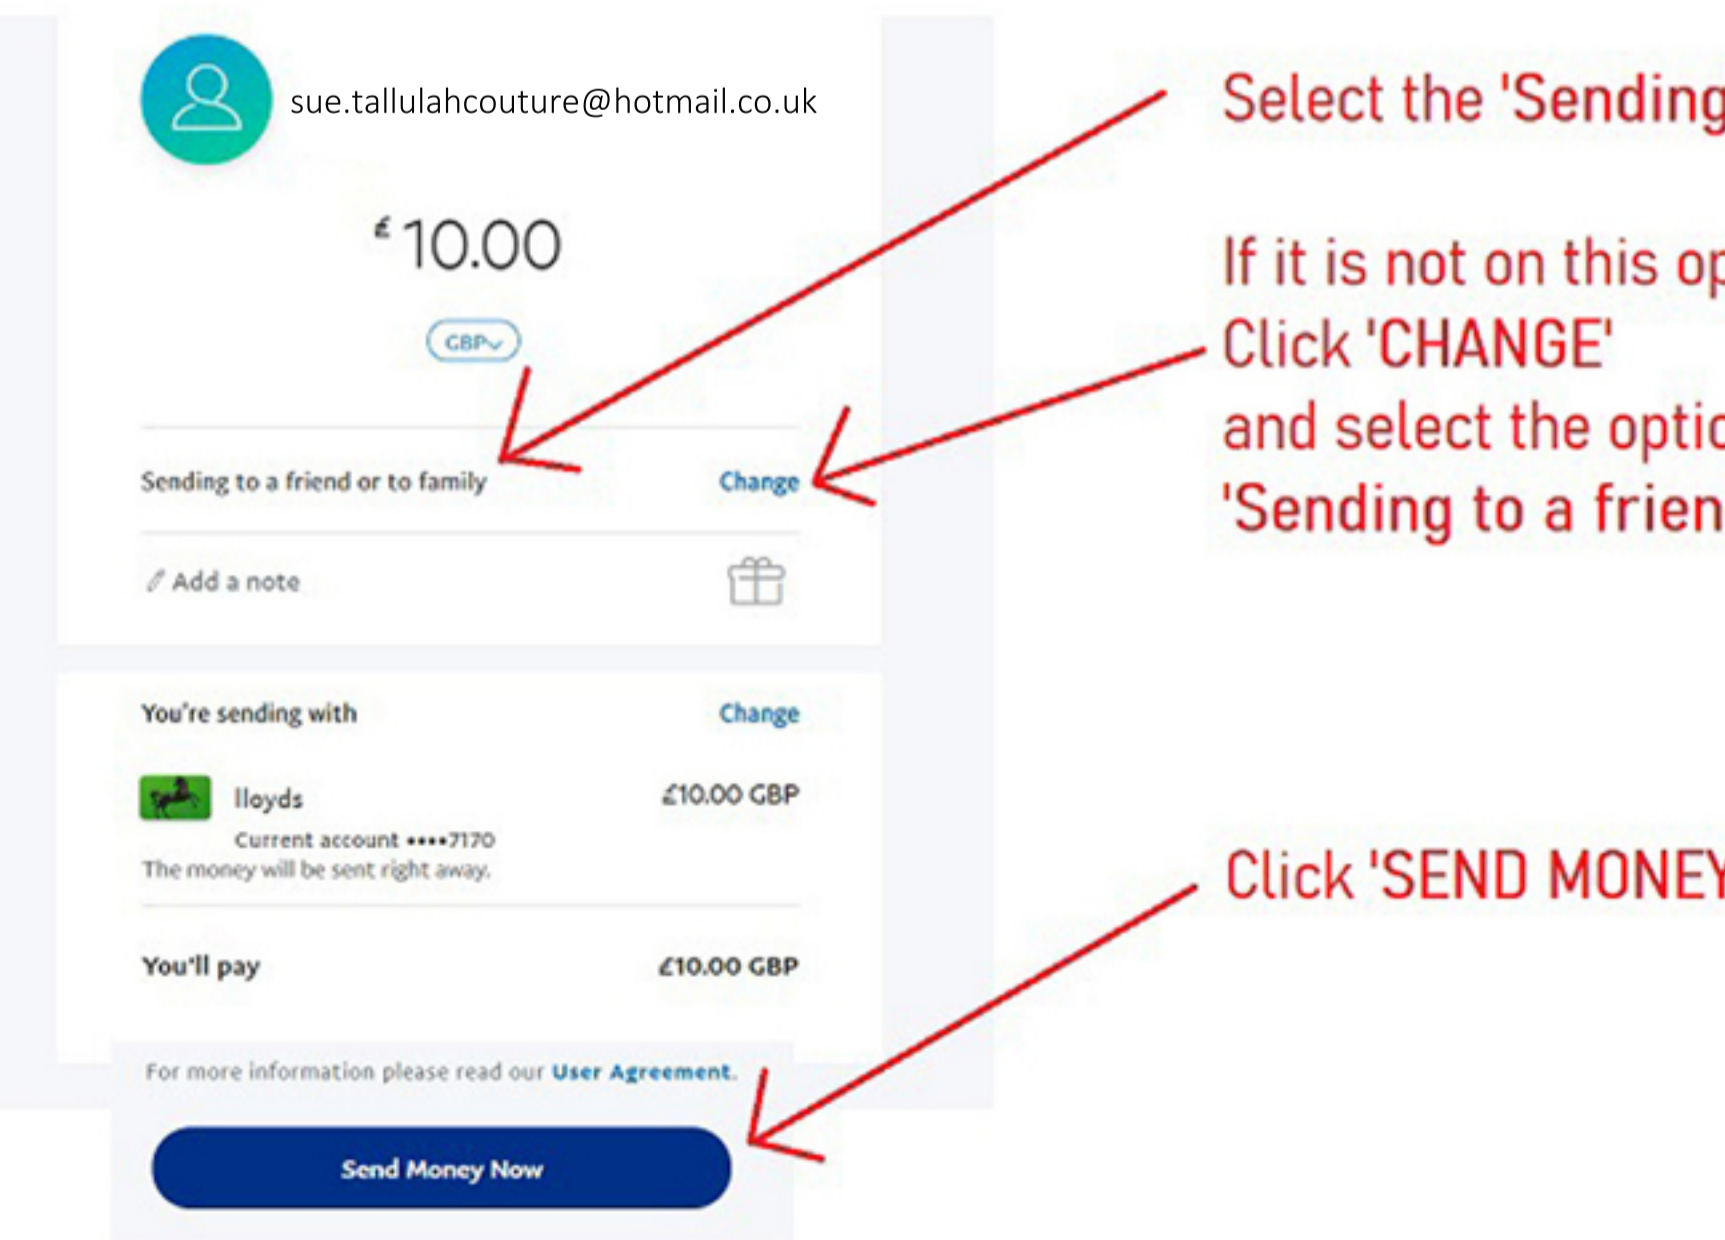

1

To send money using 'friends and family' option...

Click 'SEND'

2

It will open up onto this page

3

Type sue.tallulahcouture@hotmail.co.uk paypal address here

click 'NEXT'

4

Enter the amount £ ?? here

Click 'CONTINUE'

5

Select the 'Sending to a friends or family' option

If it is not on this option, Click 'CHANGE' and select the option 'Sending to a friends or family'

Click 'SEND MONEY NOW'